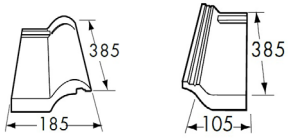

Verge System

LH Verge Tile   RH Verge Tile

LH & RH Verge tiles
Installed with verge clips
Mortar bedded only